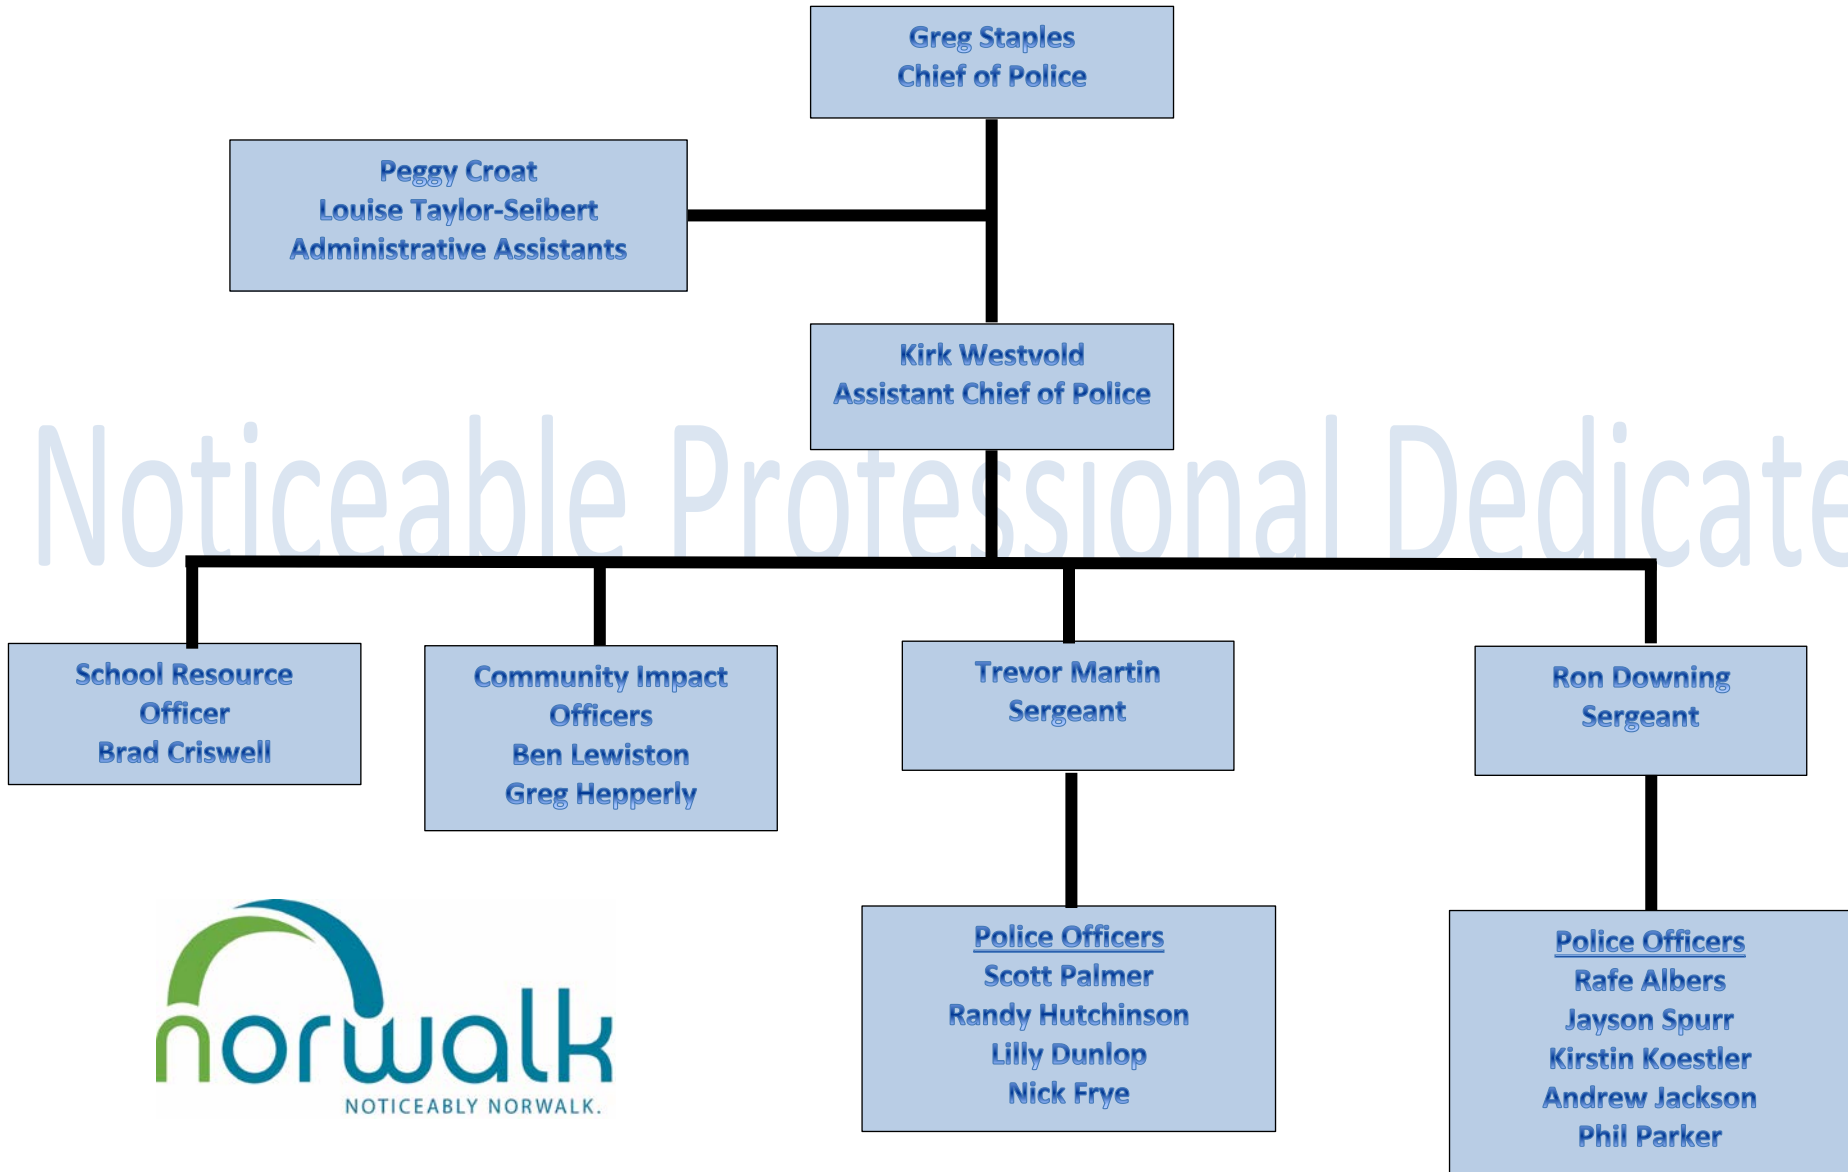

City of Norwalk Police Department Organizational Chart

Noticeable Professional Dedicated